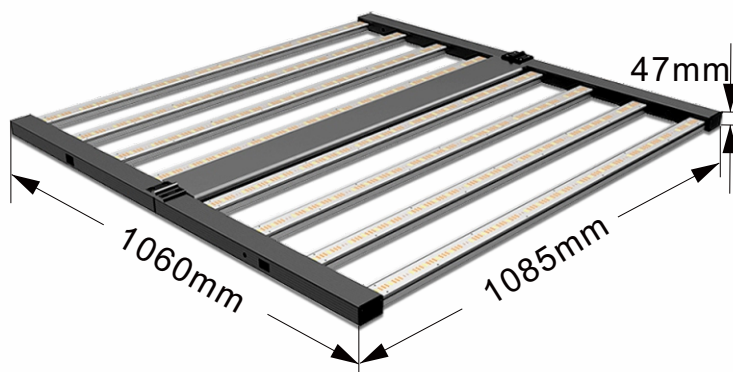

+86 15814478470
sales@signlite.com.cn
www.kingrowlight.com