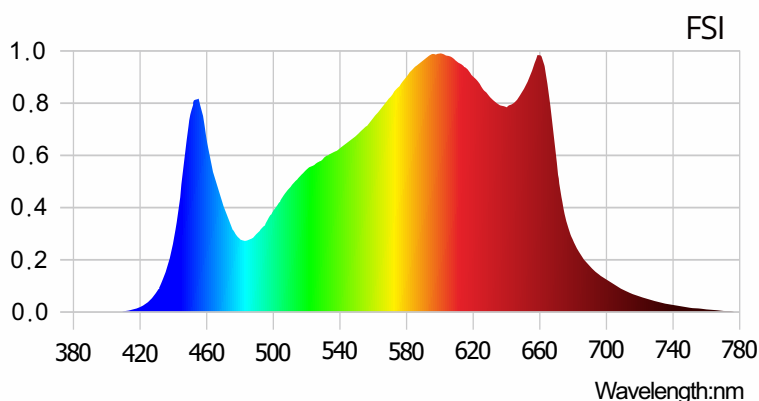

Professional manufacturer of high power industrial LED grow light for marijuana

Specifications

Model	G600V1P06-600W
Input voltage	100-277VAC,50/60Hz
Nominal wattage	600W(±5%)
Typical PPF	1560-1680μmol/s
Efficacy	2.6-2.8μmol/J
Spectrum	FSI
Dimming	0-10V
IP rating	IP54(indoor using)
Mounting height	≥6" above canopy
Structure material	Al6063 & PC
Cooling	Passive
Lifetime	≥50,000hrs
Ambient operating temperature	-20°C~+40°C
Certifications	ETL,CE
Warranty	5 years
Product size	42.7"L x 41.7"W x 1.85"H
Product weight	31.5lb
Package size	46"L x 29"W x 4.7"H
Package weight	38.5lb

Nominal electrical AC input

AC voltage	120V	208V	240V	277V
Input current	5.098A	2.89A	2.503A	2.25A
Input power	616W	605W	602W	600W
Power factor	0.998	0.99	0.987	0.958

Main features

- Foldable design reduces shipping costs
- Up to 600W power for maximum yield
- High efficiency LEDs and brand power supplies to maximize light output with minimal consumption
- Optimized for full spectrum, dimmable lighting at all stages of plant growth and production
- More than 50% higher in PPF compared with HPS lamps
- Knob 0-10v dimming
- Built-in power supply, equipped with 2m cable plug, plug and play

Full spectrum

Dimensions