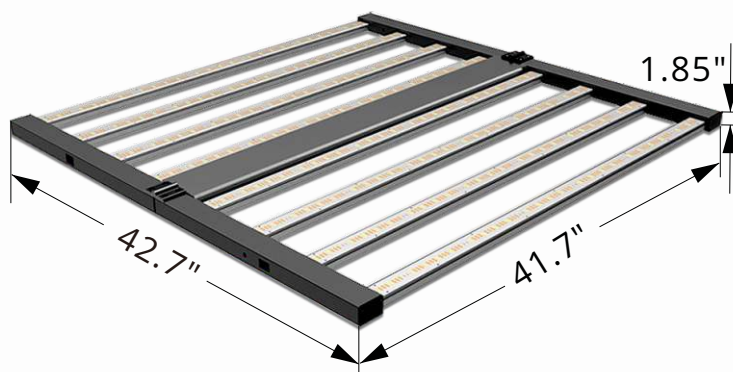

+86 15814478470
sales@kingrowlight.com
www.kingrowlight.com