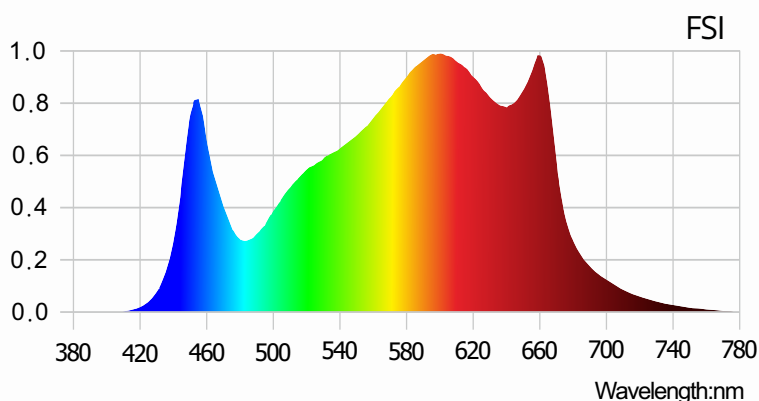

Specifications

Model	G800V1P06-800W
Input voltage	100-277VAC,50/60Hz
Nominal wattage	800W(±5%)
Typical PPF	2080-2240μmol/s
Efficacy	2.6-2.8μmol/J
Spectrum	FSI
Dimming	0-10V
IP rating	IP54(indoor using)
Mounting height	≥6" above canopy
Structure material	Al6063 & PC
Cooling	Passive
Lifetime	≥50,000hrs
Ambient operating temperature	-20°C~+40°C
Certifications	ETL,CE
Warranty	5 years
Product size	42.7"L x 41.7"W x 1.85"H
Product weight	32.6lb
Package size	46"L x 29"W x 4.7"H
Package weight	37.5lb

Nominal electrical AC input

AC voltage	120V	208V	240V	277V
Input current	6.773A	3.9A	3.417A	3.02A
Input power	829W	806W	801W	800W
Power factor	0.998	0.985	0.974	0.954

Main features

- Foldable design reduces shipping costs
- Up to 800W power for maximum yield
- High efficiency LEDs and brand power supplies to maximize light output with minimal consumption
- Optimized for full spectrum, dimmable lighting at all stages of plant growth and production
- More than 50% higher in PPF compared with HPS lamps
- Knob 0-10v dimming
- Built-in power supply, equipped with 2m cable plug, plug and play

Full spectrum

Dimensions