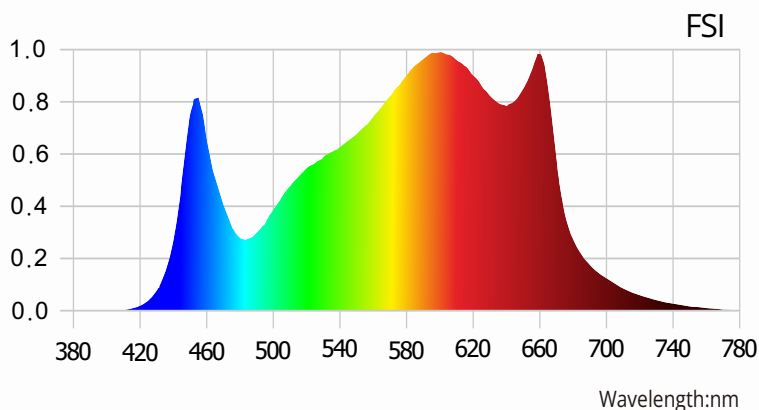

Specifications

Model	G800V1P02-800W
Input voltage	100-277VAC,50/60Hz
Nominal wattage	800W(±5%)
Typical PPF	2080-2240μmol/s
Efficacy	2.6-2.8μmol/J
Spectrum	FSI
Dimming	0-10V
IP rating	IP54(indoor using)
Mounting height	≥6" above canopy
Structure material	Al6063 & PC
Cooling	Passive
Lifetime	≥50,000hrs
Ambient operating temperature	-20°C~+40°C
Certifications	ETL,CE
Warranty	5 years
Product size	42.9"L x 42.1"W x 5.6"H
Product weight	35.2lb
Package size	45.9"L x 16.5"W x 6.1"H
Package weight	37.7lb

Nominal electrical AC input

AC voltage	120V	208V	240V	277V
Input current	6.773A	3.9A	3.417A	3.02A
Input power	829W	806W	801W	800W
Power factor	0.998	0.985	0.974	0.954

Main features

- Knocked-down design reduces shipping costs
- 600W/800W/1000W power optional for maximum yield
- LED bars wireless connection for easy installation
- High efficiency LEDs and brand power supplies to maximize light output with minimal consumption
- Optimized for full spectrum, dimmable lighting at all tages of plant growth and production
- More than 50% higher in PPF compared with HPS lamps
- Knob 0-10v dimming
- Built-in power supply, equipped with 2m cable plug, plug and play

Full spectrum