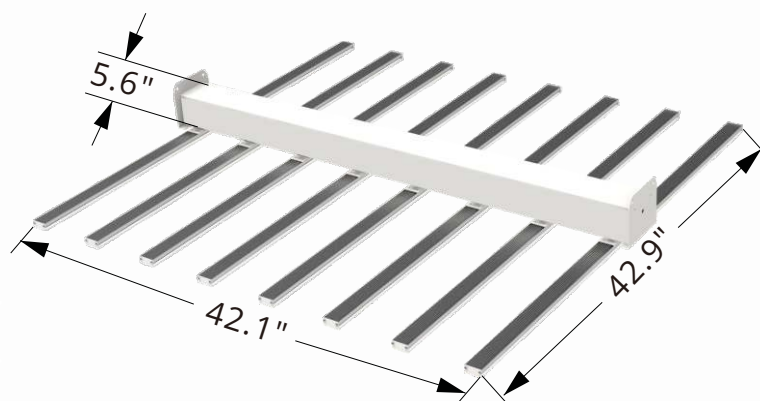

Product size

+86 15814478470
sales@kingrowlight.com
www.kingrowlight.com